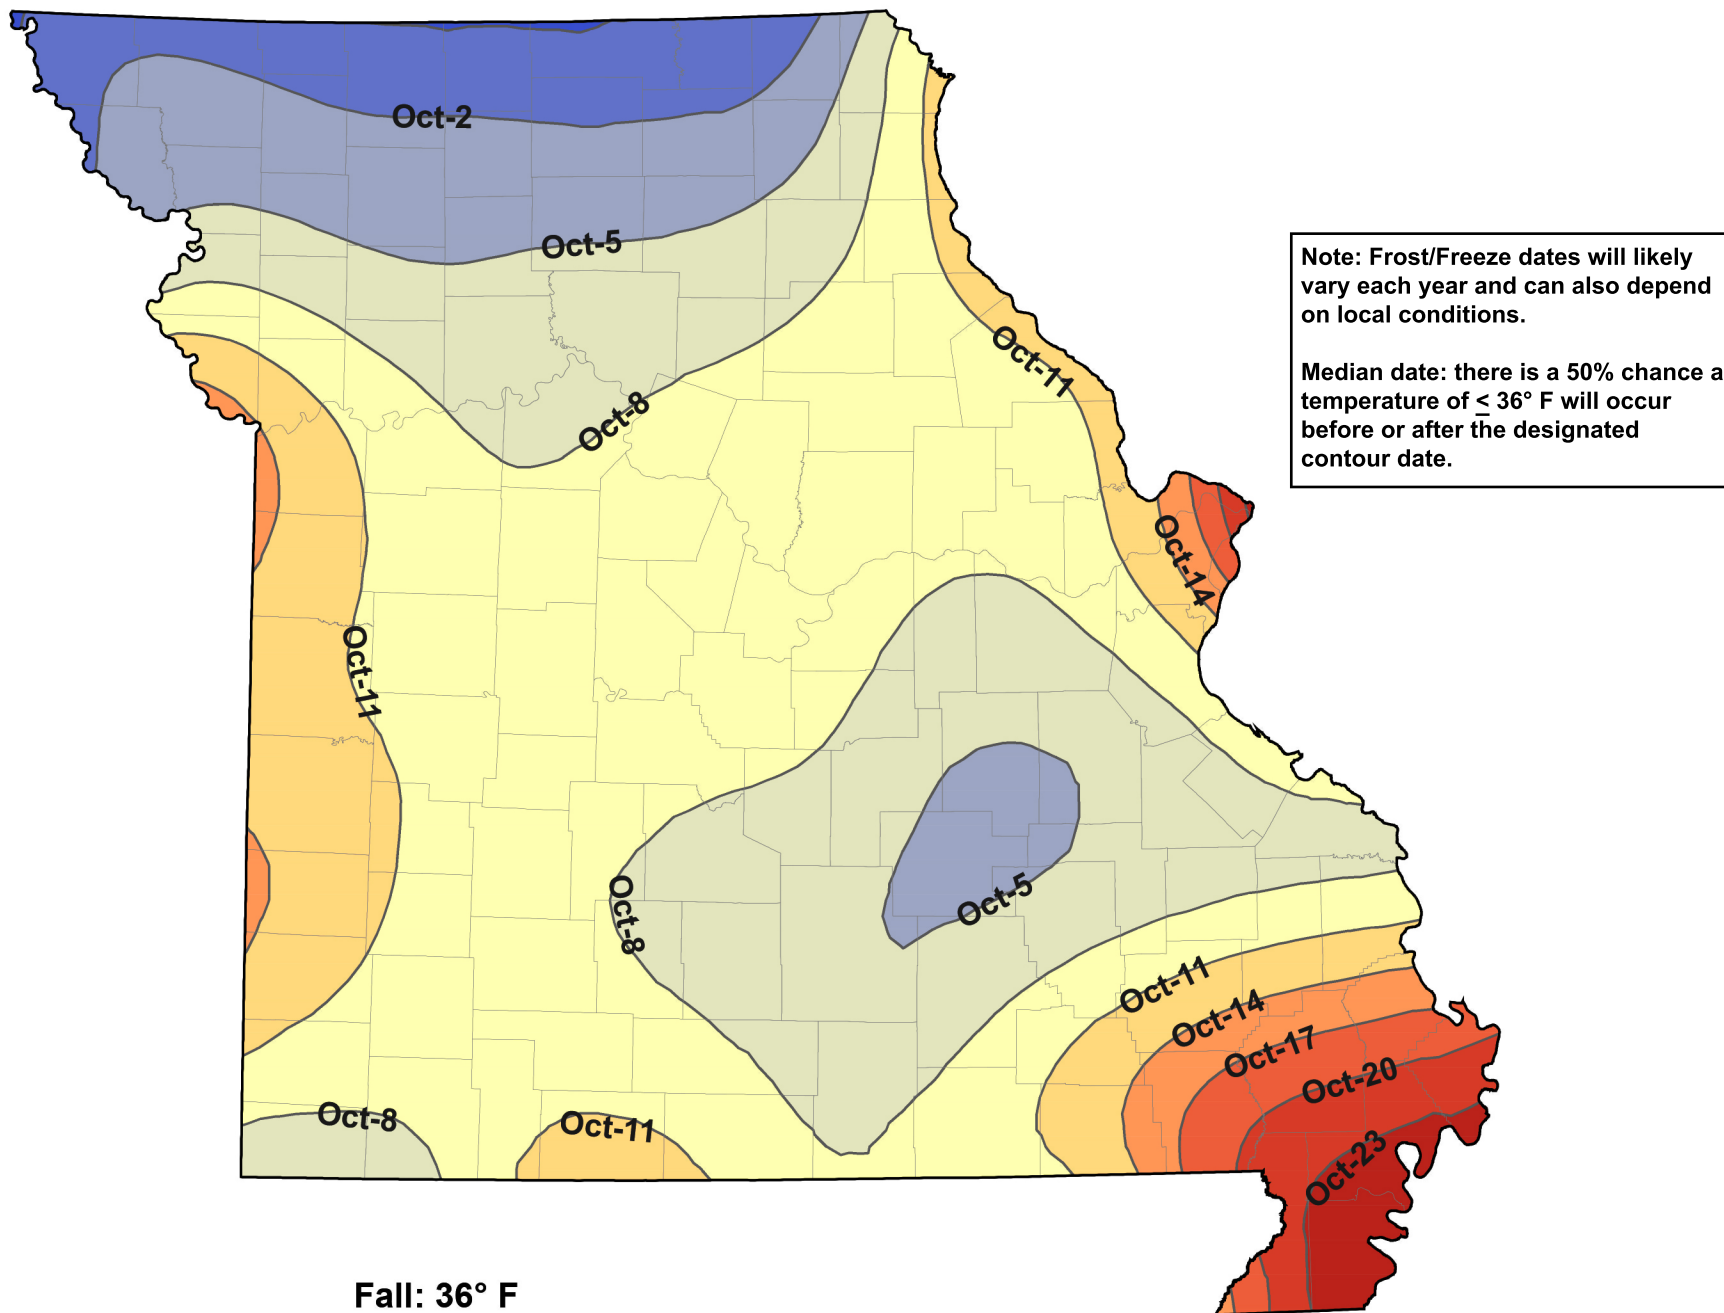

Fall Median Date of Temperature $\leq 36^\circ$

Fall: 36° F

Sep-23 Sep-26 Sep-29 Oct-2 Oct-5 Oct-8 Oct-11 Oct-14 Oct-17 Oct-20 Oct-23