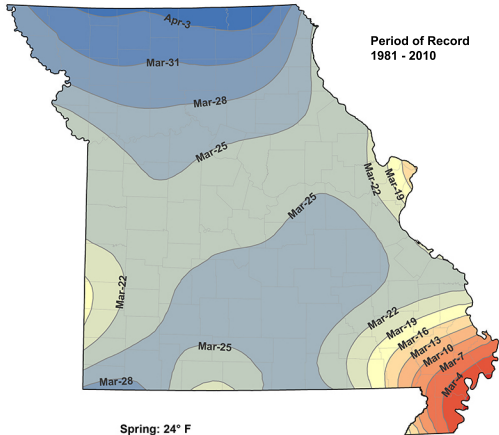

Spring Median Date of Temperature $\leq 24^{\circ}$

Period of Record
1981 - 2010

Spring: 24° F