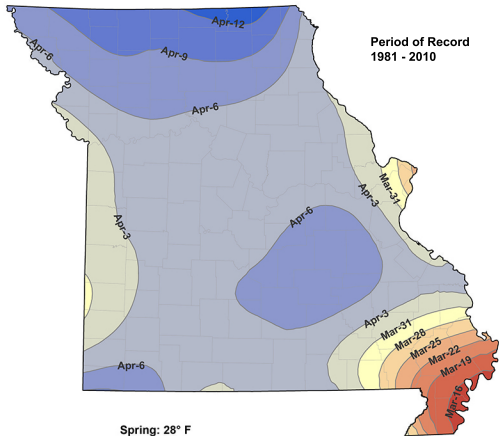

# Spring Median Date of Temperature $\leq 28^{\circ}$

Period of Record  
1981 - 2010

Spring:  $28^{\circ}$  F